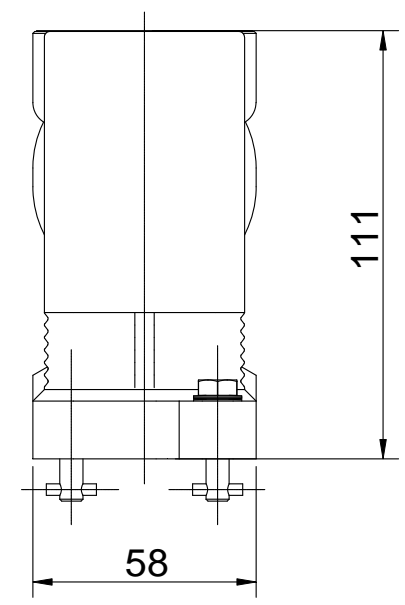

Diritti riservati All rights reserved

Date 10.01.2007	CGV 24.36 B		Scale
Sign.	hood top entry with bayon.PG36		1:2
			