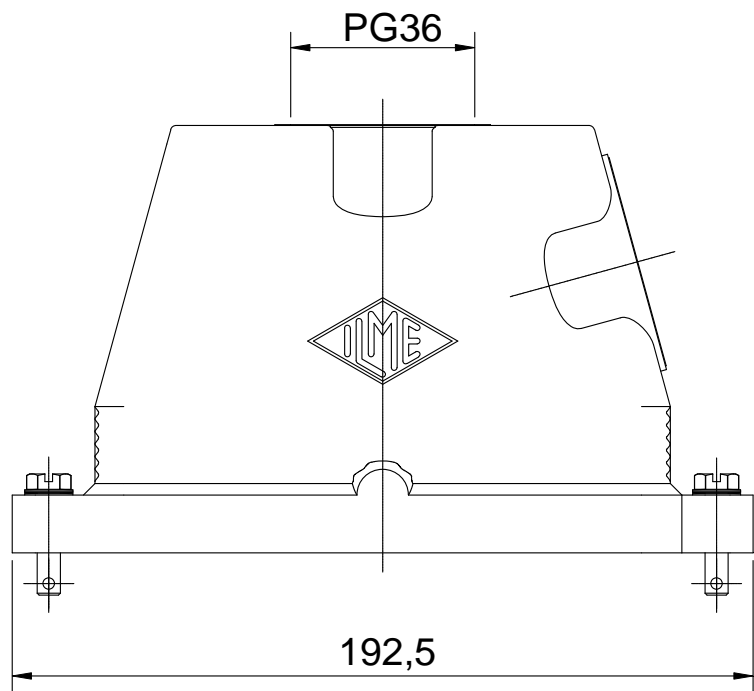

Diritti riservati All rights reserved

Date 10.01.2007	CGV 24.36 B		Scale
Sign.	hood top entry with bayon.PG36		1:2
			